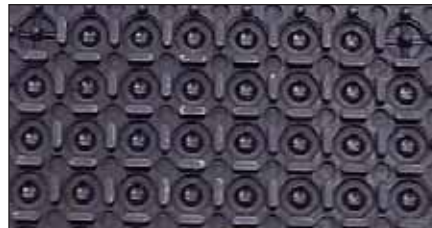

CUSHION-EASE® ERGO™ (Best) - NEW

#557

Cushion-Ease® Ergo™ is a resilient rubber anti-fatigue mat with a bubble-top surface texture and multi-nib backing to enhance the ergonomic support of the mat. Cushion-Ease® Ergo™ has a solid top surface with an anti-slip texture that's easy to sweep clean. Its modular design is compatible with the NoTrax® M.D. Ramp System for on-site custom configurations, and can also be combined with other Cushion-Ease® family products.

Where to use:

Dry environments where added ergonomic comfort and support in a modular configuration may be required; workstations, assembly lines.

Product info:

- A resilient rubber compound and unique support design offers exceptional fatigue relief
- Easy to snap together mats on-site for custom work station platforms
- Optional nitrile rubber borders available for trip-resistant platform
- Overall thickness is 3/4 inch
- Can be mixed and matched with any of the Cushion-Ease® family of modular floor mats

Stock Sizes: 3' x 3'

Underside

Safety/Anti-Fatigue – Rubber – Modular – “Cushion-Ease”