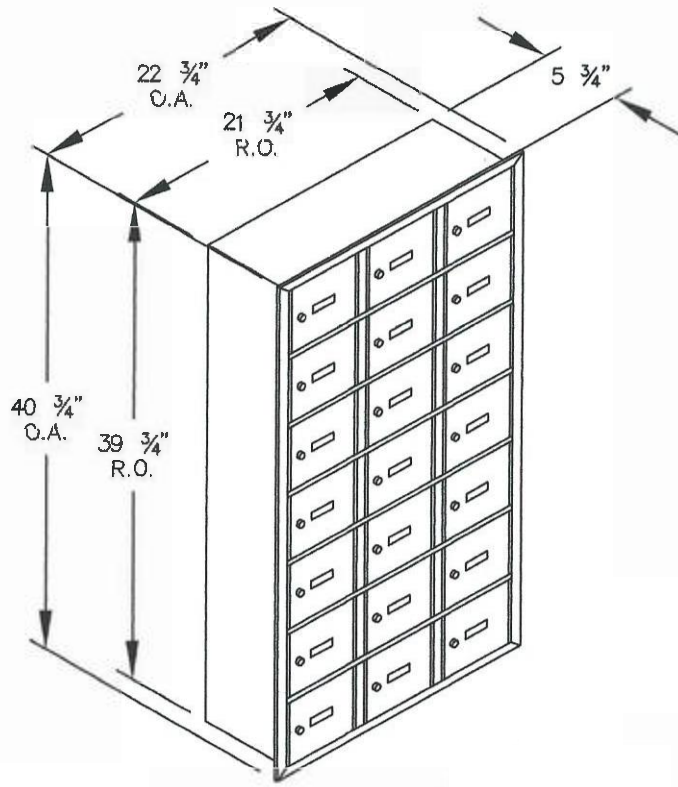

SURFACE MOUNTED
MASTER KEYED LOCKS
(21) 'A' DOORS - 5" DEEP COMPARTMENTS

RECESSED MOUNTED
MASTER KEYED LOCKS
(21) 'A' DOORS - 5" DEEP COMPARTMENTS

SURFACE MOUNTED
MASTER KEYED LOCKS
(21) 'A' DOORS - 8" DEEP COMPARTMEN

WWW.USABUILDINGSUPPLIES.COM

RECESSED MOUNTED
MASTER KEYED LOCKS
(21) 'A' DOORS - 8" DEEP COMPARTMENTS

WWW.USABUILDINGSUPPLIES.COM