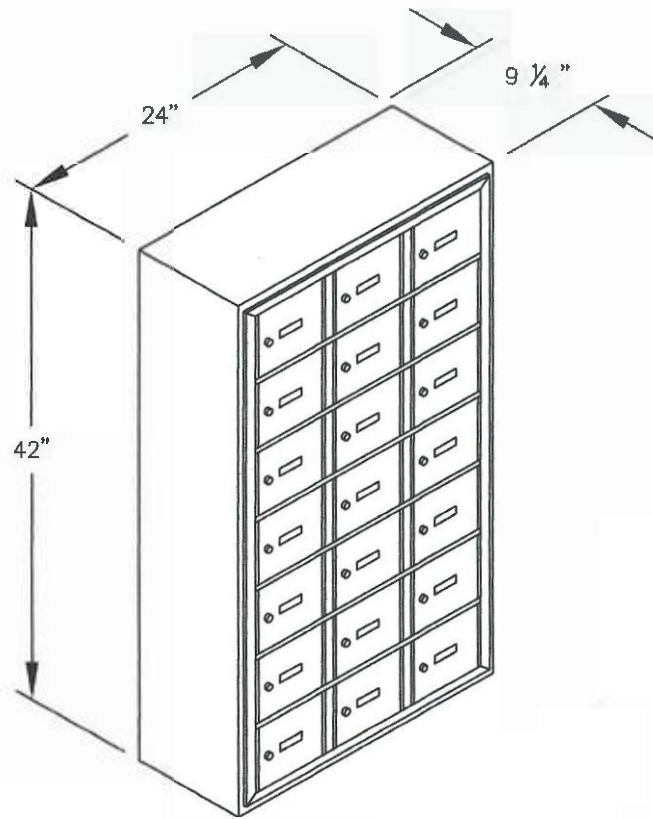

SURFACE MOUNTED
MASTER KEYED LOCKS
(21) 'A' DOORS - 5" DEEP COMPARTMENTS

RECESSED MOUNTED
MASTER KEYED LOCKS
(21) 'A' DOORS - 5" DEEP COMPARTMENTS

SURFACE MOUNTED
MASTER KEYED LOCKS
(21) 'A' DOORS - 8" DEEP COMPARTMEN

WWW.USABUILDINGSUPPLIES.COM

RECESSED MOUNTED
MASTER KEYED LOCKS
(21) 'A' DOORS - 8" DEEP COMPARTMENTS

WWW.USABUILDINGSUPPLIES.COM