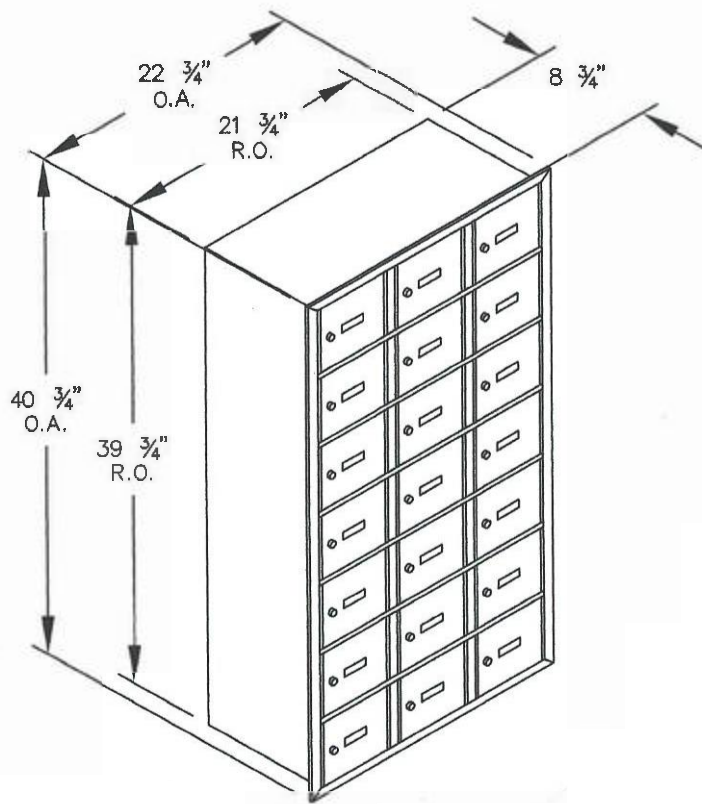

SURFACE MOUNTED
MASTER KEYED LOCKS
(21) 'A' DOORS - 5" DEEP COMPARTMENTS

RECESSED MOUNTED
MASTER KEYED LOCKS
(21) 'A' DOORS - 5" DEEP COMPARTMENTS

SURFACE MOUNTED
MASTER KEYED LOCKS
(21) 'A' DOORS - 8" DEEP COMPARTMEN

WWW.USABUILDINGSUPPLIES.COM

RECESSED MOUNTED
MASTER KEYED LOCKS
(21) 'A' DOORS - 8" DEEP COMPARTMENTS

WWW.USABUILDINGSUPPLIES.COM