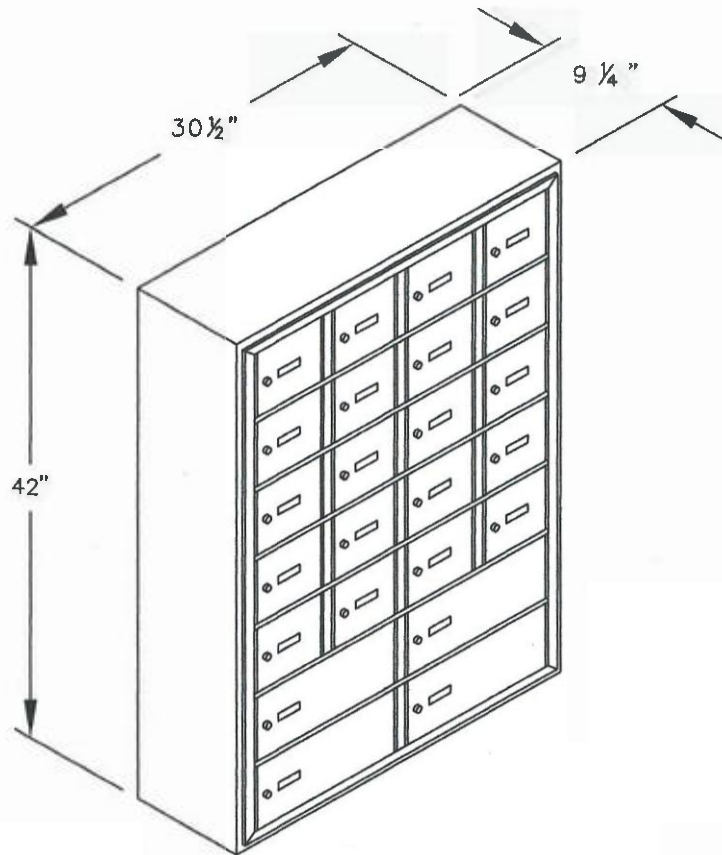

SURFACE MOUNTED
MASTER KEYED LOCKS
(20) 'A' DOORS - 5" DEEP COMPARTMENTS
(4) 'B' DOORS - 5" DEEP COMPARTMENTS

RECESSED MOUNTED
MASTER KEYED LOCKS
(20) 'A' DOORS - 5" DEEP COMPARTMENTS
(4) 'B' DOORS - 5" DEEP COMPARTMENTS

WWW.USABUILDINGSUPPLIES.COM

SURFACE MOUNTED
MASTER KEYED LOCKS
(20) 'A' DOORS - 8" DEEP COMPARTMENT
(4) 'B' DOORS - 8" DEEP COMPARTMENT

RECESSED MOUNTED
MASTER KEYED LOCKS
(20) 'A' DOORS - 8" DEEP COMPARTMENTS
(4) 'B' DOORS - 8" DEEP COMPARTMENTS