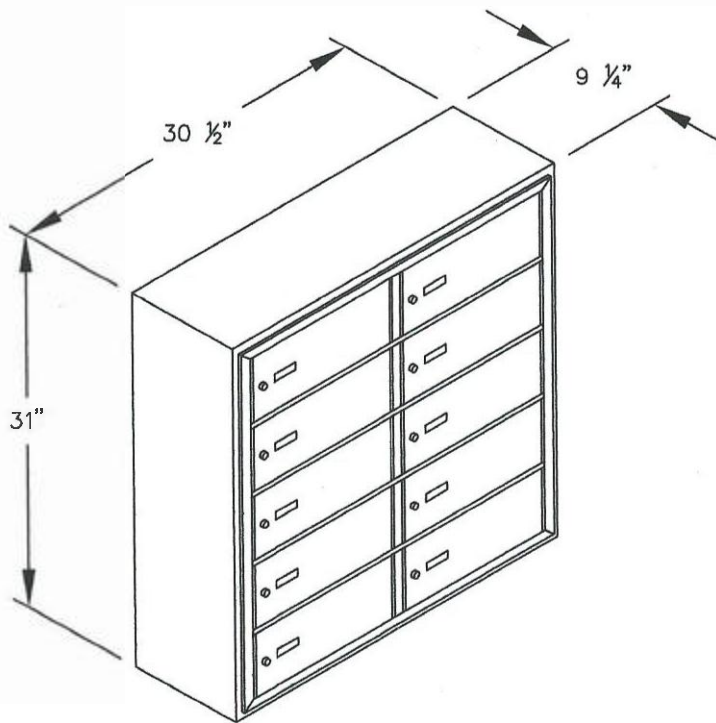

SURFACE MOUNTED  
MASTER KEYED LOCKS  
(10) 'B' DOORS - 5" DEEP COMPARTMENTS

RECESSED MOUNTED  
MASTER KEYED LOCKS  
(10) 'B' DOORS - 5" DEEP COMPARTMENTS

SURFACE MOUNTED  
MASTER KEYED LOCKS  
(10) 'B' DOORS - 8" DEEP COMPARTMENT

RECESSED MOUNTED  
MASTER KEYED LOCKS  
(10) 'B' DOORS - 8" DEEP COMPARTMENTS