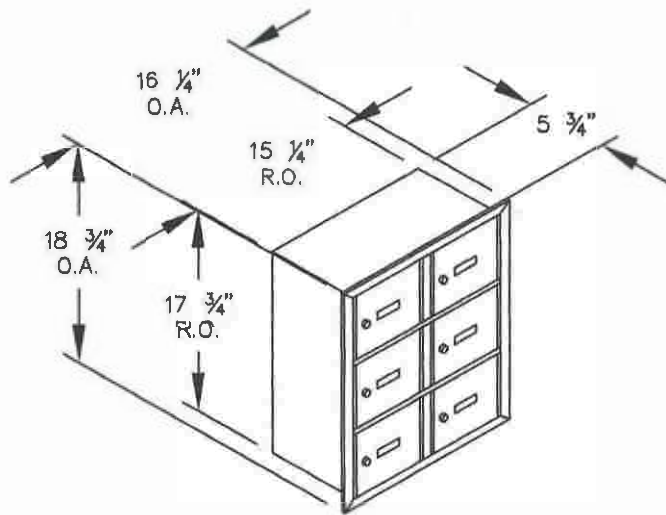

MODEL #19035-06

SURFACE MOUNTED  
MASTER KEYED LOCKS  
(6) 'A' DOORS - 5" DEEP COMPARTMENTS

[WWW.USABUILDINGSUPPLIES.COM](http://WWW.USABUILDINGSUPPLIES.COM)

RECESSED MOUNTED  
MASTER KEYED LOCKS  
(6) 'A' DOORS - 5" DEEP COMPARTMENTS

[WWW.USABUILDINGSUPPLIES.COM](http://WWW.USABUILDINGSUPPLIES.COM)

6 "A" Doors Available for Storage  
Master Keyed Locks

[WWW.USABUILDINGSUPPLIES.COM](http://WWW.USABUILDINGSUPPLIES.COM)

RECESSED MOUNTED  
MASTER KEYED LOCKS  
(6) 'A' DOORS - 8" DEEP COMPARTMENTS