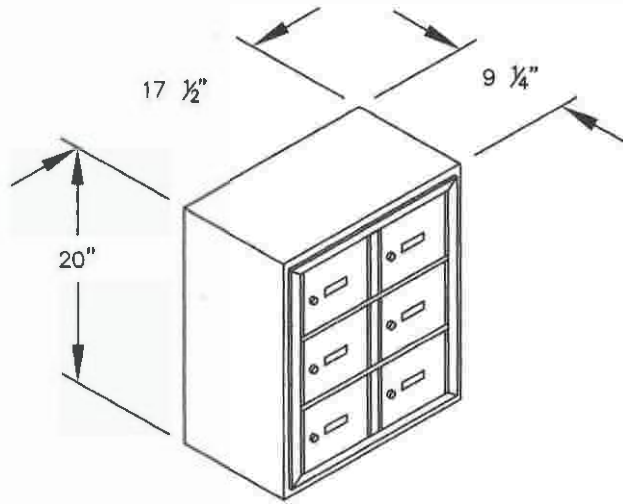

MODEL #19035-06

SURFACE MOUNTED  
MASTER KEYED LOCKS  
(6) 'A' DOORS - 5" DEEP COMPARTMENTS

[WWW.USABUILDINGSUPPLIES.COM](http://WWW.USABUILDINGSUPPLIES.COM)

RECESSED MOUNTED  
MASTER KEYED LOCKS  
(6) 'A' DOORS - 5" DEEP COMPARTMENTS

[WWW.USABUILDINGSUPPLIES.COM](http://WWW.USABUILDINGSUPPLIES.COM)

6 "A" Doors Available for Storage  
Master Keyed Locks

[WWW.USABUILDINGSUPPLIES.COM](http://WWW.USABUILDINGSUPPLIES.COM)

RECESSED MOUNTED  
MASTER KEYED LOCKS  
(6) 'A' DOORS - 8" DEEP COMPARTMENTS