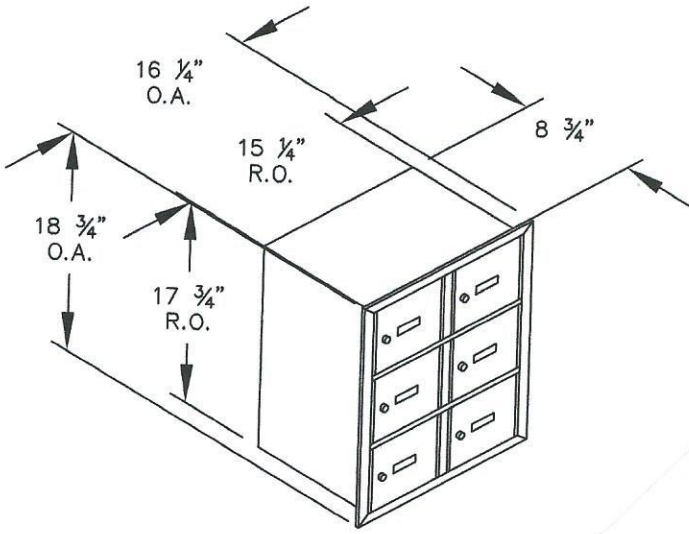

MODEL #19035-06

SURFACE MOUNTED  
MASTER KEYED LOCKS  
(6) 'A' DOORS - 5" DEEP COMPARTMENTS

[WWW.USABUILDINGSUPPLIES.COM](http://WWW.USABUILDINGSUPPLIES.COM)

RECESSED MOUNTED  
MASTER KEYED LOCKS  
(6) 'A' DOORS - 5" DEEP COMPARTMENTS

[WWW.USABUILDINGSUPPLIES.COM](http://WWW.USABUILDINGSUPPLIES.COM)

6 "A" Doors Available for Storage  
Master Keyed Locks

[WWW.USABUILDINGSUPPLIES.COM](http://WWW.USABUILDINGSUPPLIES.COM)

RECESSED MOUNTED  
MASTER KEYED LOCKS  
(6) 'A' DOORS - 8" DEEP COMPARTMENTS