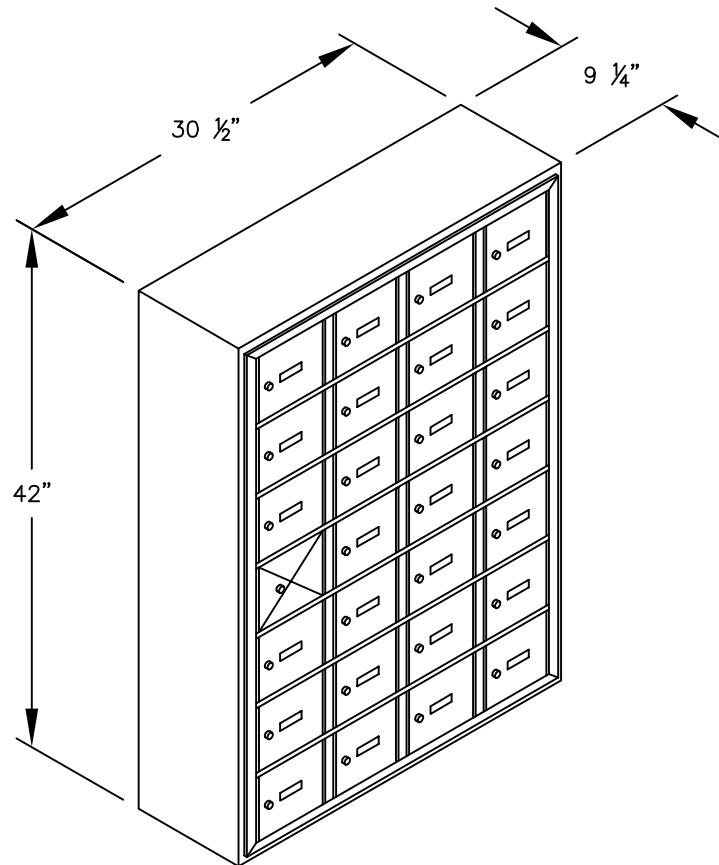

RECESSED MOUNTED
MASTER KEYED LOCKS
FRONT ACCESS PANEL (INCLUDES MASTER PANEL LOCK)
(28) 'A' DOORS (27 USABLE) - 8" DEEP COMPARTMENTS

SURFACE MOUNTED
MASTER KEYED LOCKS
FRONT ACCESS PANEL (INCLUDES MASTER PANEL LOCK)
(28) 'A' DOORS (27 USABLE) - 8" DEEP COMPARTMENTS